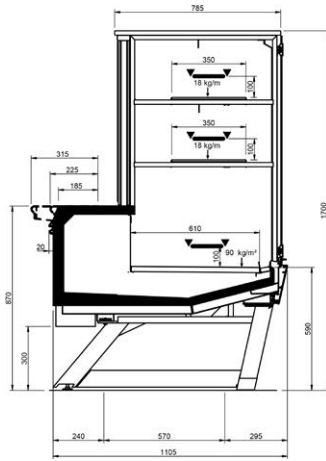

VELVET N TOWER

OutFit

Cross Sections

STYLE LEGS