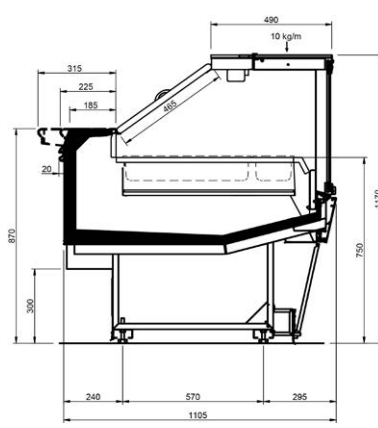

VELVET N HOT TABLE

OutFit

Cross Sections

STYLE - WO