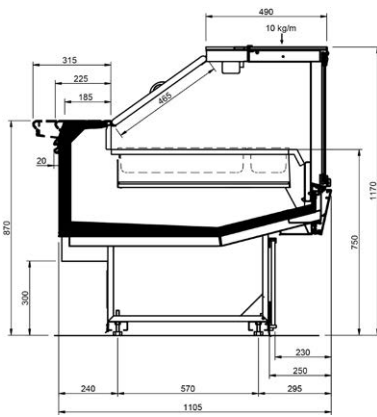

VELVET N HOT TABLE

OutFit

Cross Sections

STUDIO - WO