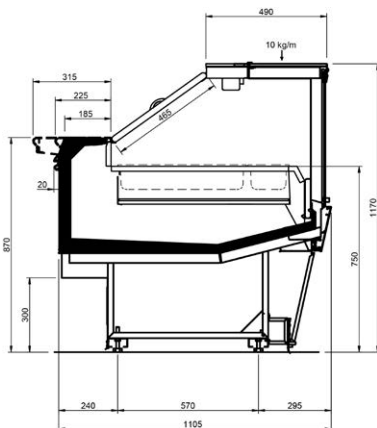

VELVET N HOT TABLE

OutFit

Cross Sections

STYLE - RDA