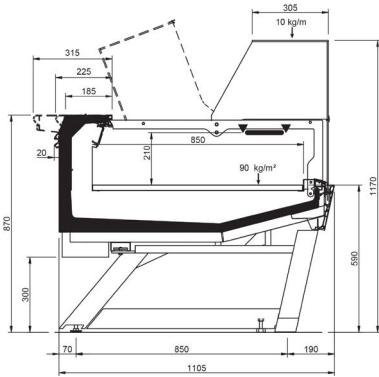

VELVET N CONV D

OutFit

Cross Sections

STYLE LEGS