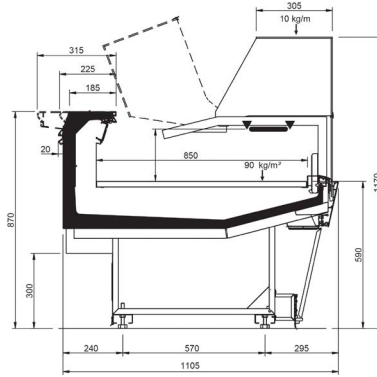

VELVET N CONV D

OutFit

Cross Sections

STYLE LEGS

STYLE