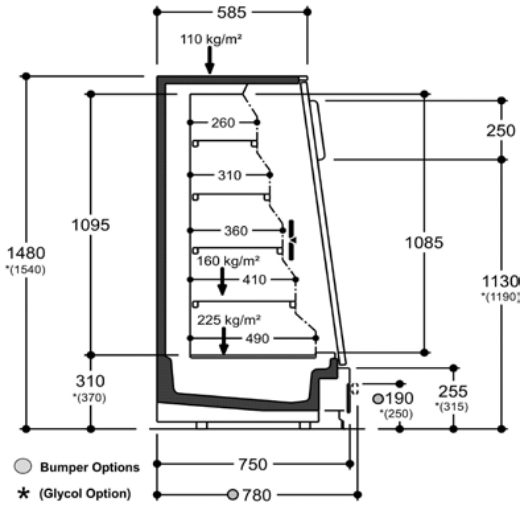

Cross sections

COMPACT - H15 TILTED DOORS