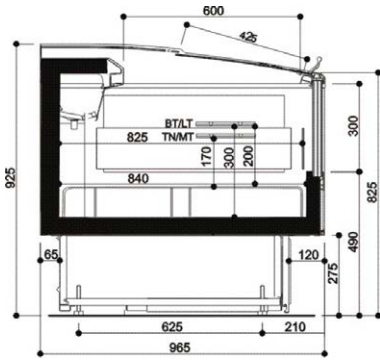

Cross Sections

EOL - DUAL