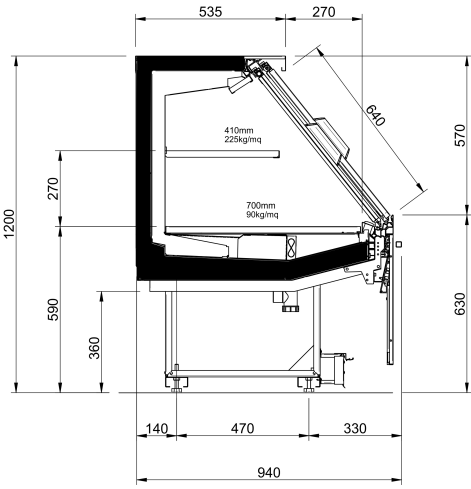

Cross sections

12 SMALL DESIGN