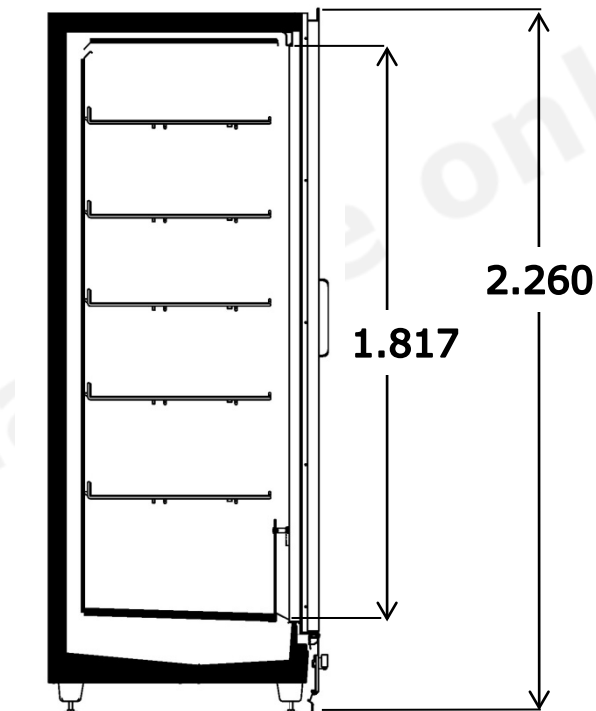

GranBering is available in

2 **Heights** H20 (2.110 mm) and H22 (2.260 mm)

2 **Depths** Compact (C) and Narrow (N)

4 **Lengths** 1.562 (2D), 2.343 (3D), 3.124 (4D) and 3.905 (5D) linears

2 **EOL** 1.562 (2D) and 2.343 (3D) (N)

Doors Low Consumption, Full Heated

3 **Depths** for **Shelves** 450, 550 and 600 mm (wire and solid)

Ticket holder position Shelves, Chest

Ticket holder type Universal rail, Paper (40mm)

Two chest depths depending on your layout needs

NARROW (905 mm)

- Ideal solution for Hypermarket and Supermarket formats
- Maximum storage volume

COMPACT (755 mm)

- Designed for Small and Convenience stores
- NEW depth in Frozen product range

OVERVIEW

Product Range

Two heights depending on your market needs

H20 (2.110mm)

➤ Up to 6 shelves

H22 (2.260mm)

➤ Up to 7 shelves