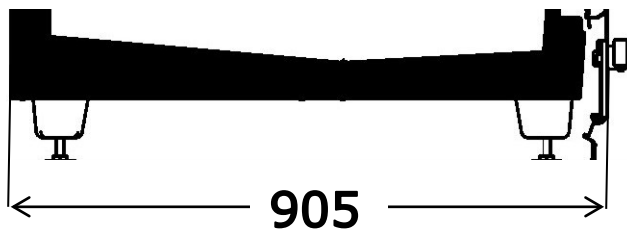

GranBering is available in

2 **Heights** H20 (2.110 mm) and H22 (2.260 mm)

2 **Depths** Compact (C) and Narrow (N)

4 **Lengths** 1.562 (2D), 2.343 (3D), 3.124 (4D) and 3.905 (5D) linears

2 **EOL** 1.562 (2D) and 2.343 (3D) (N)

Doors Low Consumption, Full Heated

3 **Depths** for **Shelves** 450, 550 and 600 mm (wire and solid)

Ticket holder position Shelves, Chest

Ticket holder type Universal rail, Paper (40mm)

Two chest depths depending on your layout needs

NARROW (905 mm)

- Ideal solution for Hypermarket and Supermarket formats
- Maximum storage volume

COMPACT (755 mm)

- Designed for Small and Convenience stores
- NEW depth in Frozen product range

OVERVIEW

Product Range