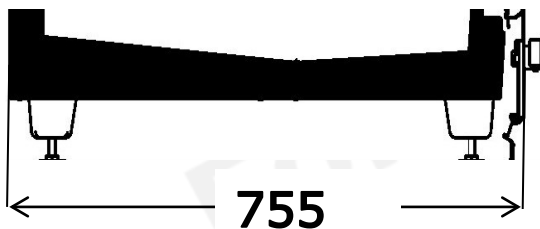

GranBering is available in

2 **Heights** H20 (2.110 mm) and H22 (2.260 mm)

2 **Depths** Compact (C) and Narrow (N)

4 **Lengths** 1.562 (2D), 2.343 (3D), 3.124 (4D) and 3.905 (5D) linears

2 **EOL** 1.562 (2D) and 2.343 (3D) (N)

Doors Low Consumption, Full Heated

3 **Depths** for **Shelves** 450, 550 and 600 mm (wire and solid)

Ticket holder position Shelves, Chest

Ticket holder type Universal rail, Paper (40mm)

Two chest depths depending on your layout needs

NARROW (905 mm)

- Ideal solution for Hypermarket and Supermarket formats
- Maximum storage volume

COMPACT (755 mm)

- Designed for Small and Convenience stores
- NEW depth in Frozen product range

OVERVIEW

Product Range

Two heights depending on your market needs

H20 (2.110mm)

➤ Up to 6 shelves

H22 (2.260mm)

➤ Up to 7 shelves