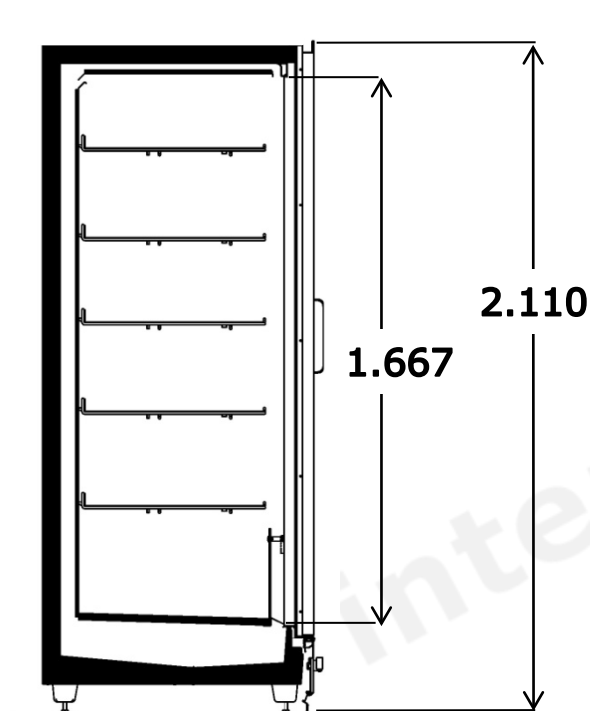

GranBering is available in

2 **Heights** H20 (2.110 mm) and H22 (2.260 mm)

2 **Depths** Compact (C) and Narrow (N)

4 **Lengths** 1.562 (2D), 2.343 (3D), 3.124 (4D) and 3.905 (5D) linears

2 **EOL** 1.562 (2D) and 2.343 (3D) (N)

Doors Low Consumption, Full Heated

3 **Depths** for **Shelves** 450, 550 and 600 mm (wire and solid)

Ticket holder position Shelves, Chest

Ticket holder type Universal rail, Paper (40mm)

Two chest depths depending on your layout needs

NARROW (905 mm)

- Ideal solution for Hypermarket and Supermarket formats
- Maximum storage volume

COMPACT (755 mm)

- Designed for Small and Convenience stores
- NEW depth in Frozen product range

OVERVIEW

Product Range

Two heights depending on your market needs

H20 (2.110mm)

➤ Up to 6 shelves

H22 (2.260mm)

➤ Up to 7 shelves